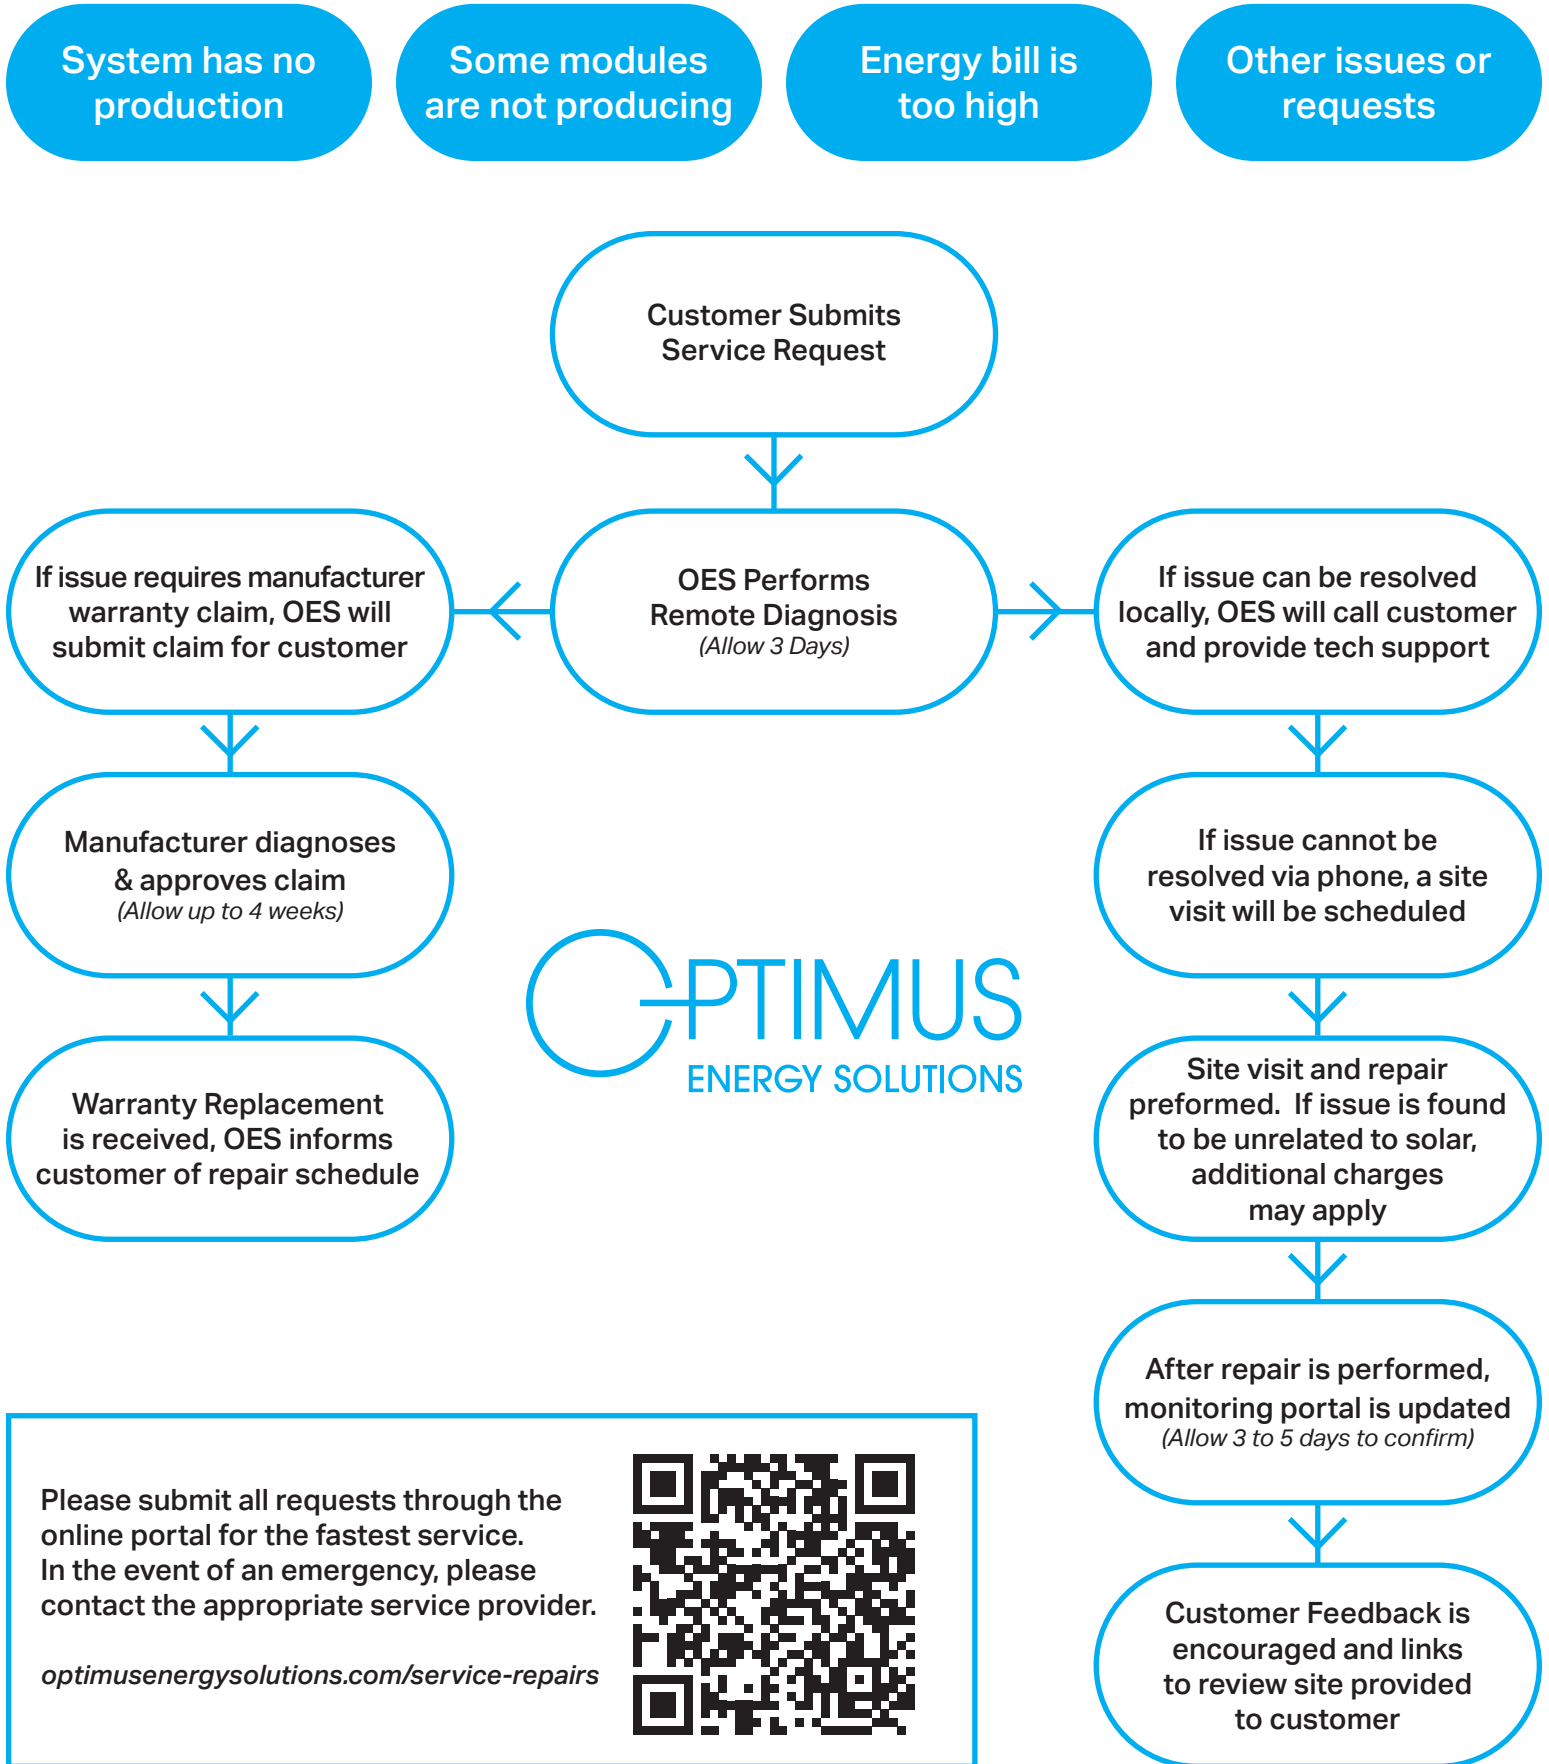

SERVICE REQUEST FLOW CHART

WHEN TO SUBMIT A SERVICE REQUEST

Please submit all requests through the online portal for the fastest service. In the event of an emergency, please contact the appropriate service provider.